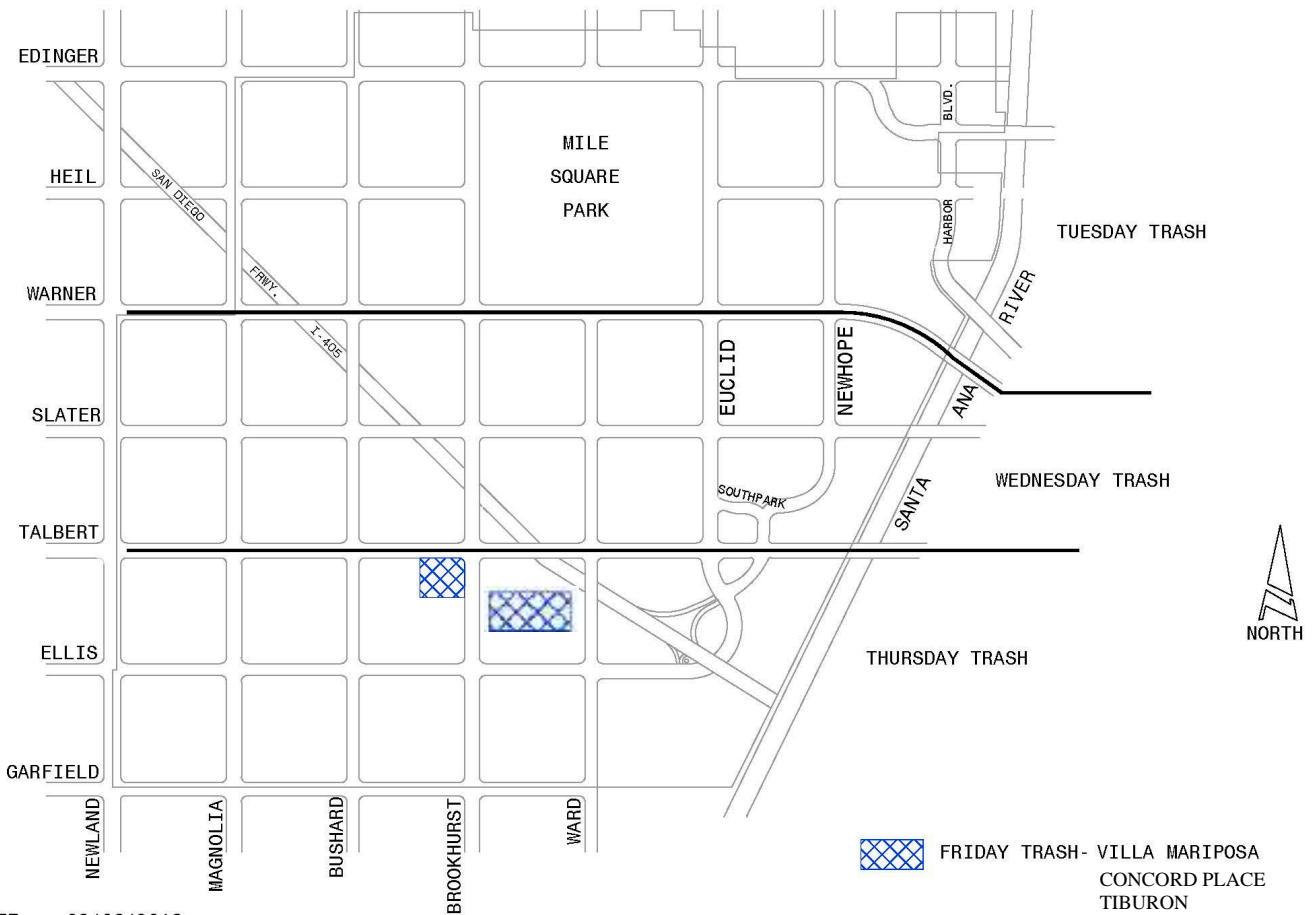

CITY OF FOUNTAIN VALLEY TRASH PICK UP SCHEDULE MAP

DATE: 09/06/2016
REVISED: 11/15/2019